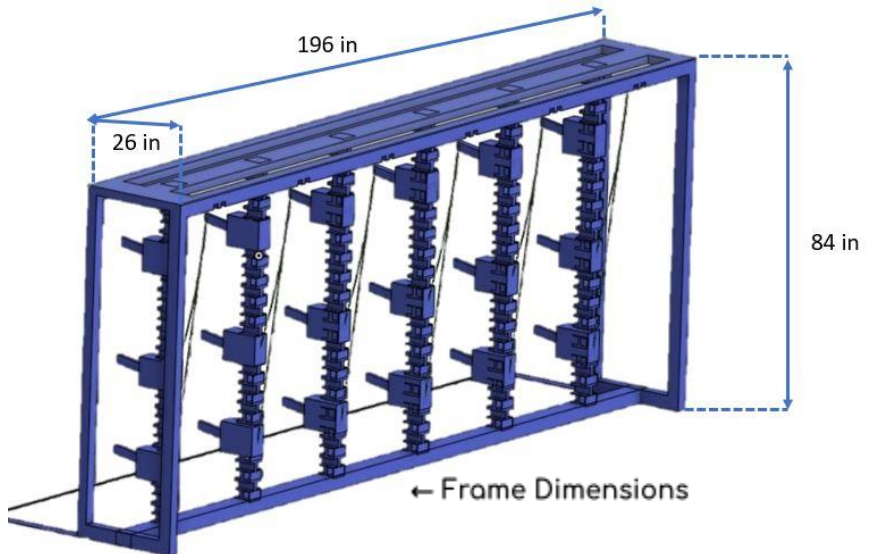

Gro-bots will only be scored as sitting atop the gro-bay, if and only if supported entirely by the gro-bay structure and all bumpers are above the gro-bay structure.

Point System

	Auto	TeleOp	TeleOp-end	Auto-end	Ranking point
Alliance gro-bed itself scored	16	15	15	20	n/a
Fertilized gro-bed itself scored	n/a	n/a	15	20	1
Plant on scored alliance gro-bed	4	3	3	5	n/a
Plant on scored fertilized gro-bed	n/a	n/a	4	6	n/a
Vertical hydroponic farm - bottom	4	2	2	3	n/a
Vertical hydroponic farm - middle	6	4	4	5	n/a
Vertical hydroponic farm - top	7	5	5	6	n/a
Fill vertical hydroponic farm	n/a	n/a	n/a	n/a	1
Park under gro-bay	n/a	n/a	5	10	n/a
Hang gro-bay	n/a	n/a	15	20	n/a
Park on gro-bay	n/a	n/a	20	25	n/a
Initiation line exit	5	n/a	n/a	n/a	n/a
Match tie	n/a	n/a	n/a	n/a	1
Match win	n/a	n/a	n/a	n/a	2
FOUL	15	15	15	15	n/a
TECH FOUL	30	30	30	30	n/a

Gro-Mars

Technical Drawings of Field Pieces

Plant

← Height Diameters →
(external+internal)

Vertical Hydroponic Farm

Gro-bed + Fertilized Gro-bed

Red circles show the locations of the friction reducing furniture movers on the Fertilized Gro-bed.

Gro-bay + Cargo Drop

Height 84 in
Width 57 in
Chute 28 in from floor
Chute Height 10 in
Chute Width 34 in

Gro-Mars

Mars image credit:
NASA/JPL, Public domain,
via Wikimedia Commons

Field Areas Layout