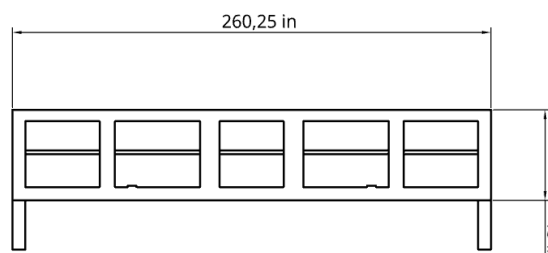

Gro-Mars

Technical Drawings of Field Pieces

Plant

← Height Diameters →
(external+internal)

Vertical Hydroponic Farm

Gro-bed + Fertilized Gro-bed

Red circles show the locations of the friction reducing furniture movers on the Fertilized Gro-bed.

Gro-bay + Cargo Drop

Height 84 in
Width 57 in
Chute 28 in from floor
Chute Height 10 in
Chute Width 34 in

Gro-Mars

Mars image credit:
NASA/JPL, Public domain,
via Wikimedia Commons

Field Areas Layout