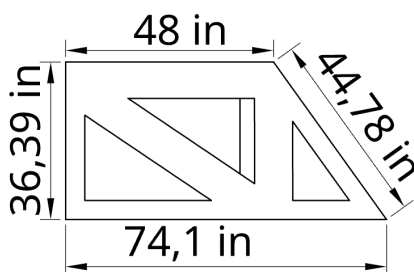

Gro-Mars

Technical Drawings of Field Pieces

Plant

← Height Diameters →
(external+internal)

Vertical Hydroponic Farm

Gro-bed + Fertilized Gro-bed

Red circles show the locations of the friction reducing furniture movers on the Fertilized Gro-bed.

Gro-bay + Cargo Drop

Height 84 in
Width 57 in
Chute 28 in from floor
Chute Height 10 in
Chute Width 34 in

Gro-Mars

Mars image credit:
NASA/JPL, Public domain,
via Wikimedia Commons

Field Areas Layout