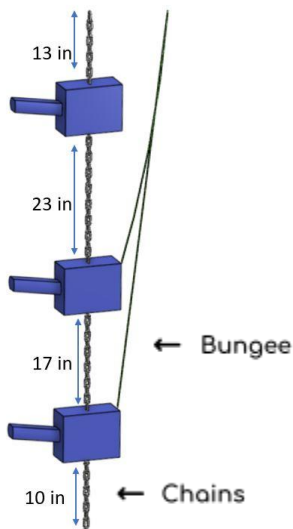

Gro-bots will only be scored as hanging from the gro-bay if they are contained entirely inside the infinite vertical space that is the gro-bay and are supported entirely by the gro-bay structure and have bumpers below the gro-bay structure.

Gro-bots will only be scored as sitting atop the gro-bay, if and only if supported entirely by the gro-bay structure and all bumpers are above the gro-bay structure.

Point System

	Auto	TeleOp	TeleOp-end	Auto-end	Ranking point
Alliance gro-bed itself scored	16	15	15	20	n/a
Fertilized gro-bed itself scored	n/a	n/a	15	20	1
Plant on scored alliance gro-bed	4	3	3	5	n/a
Plant on scored fertilized gro-bed	n/a	n/a	4	6	n/a
Vertical hydroponic farm - bottom	4	2	2	3	n/a
Vertical hydroponic farm - middle	6	4	4	5	n/a
Vertical hydroponic farm - top	7	5	5	6	n/a
Fill vertical hydroponic farm	n/a	n/a	n/a	n/a	1
Park under gro-bay	n/a	n/a	5	10	n/a
Hang gro-bay	n/a	n/a	15	20	n/a
Park on gro-bay	n/a	n/a	20	25	n/a
Initiation line exit	5	n/a	n/a	n/a	n/a
Match tie	n/a	n/a	n/a	n/a	1
Match win	n/a	n/a	n/a	n/a	2
FOUL	15	15	15	15	n/a
TECH FOUL	30	30	30	30	n/a

Gro-Mars

Technical Drawings of Field Pieces

Plant

← Height Diameters →
(external+internal)

Vertical Hydroponic Farm

Gro-bed + Fertilized Gro-bed

Red circles show the locations of the friction reducing furniture movers on the Fertilized Gro-bed.

Gro-bay + Cargo Drop

Height 84 in
Width 57 in
Chute 28 in from floor
Chute Height 10 in
Chute Width 34 in

Gro-Mars

Mars image credit:
NASA/JPL, Public domain,
via Wikimedia Commons

Field Areas Layout