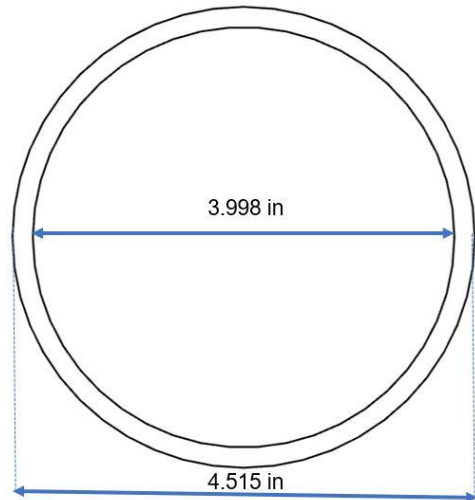

Gro-Mars

Technical Drawings of Field Pieces

Plant

← Height   Diameters →
(external+internal)

Vertical Hydroponic Farm

Gro-bed + Fertilized Gro-bed

Red circles show the locations of the friction reducing furniture movers on the Fertilized Gro-bed.

Gro-bay + Cargo Drop

Height 84 in
Width 57 in
Chute 28 in from floor
Chute Height 10 in
Chute Width 34 in