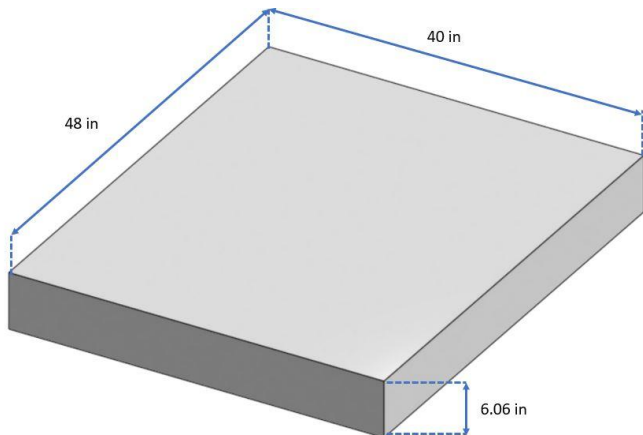

Gro-bots will only be scored as sitting atop the gro-bay, if and only if supported entirely by the gro-bay structure and all bumpers are above the gro-bay structure.

Point System

	Auto	TeleOp	TeleOp-end	Auto-end	Ranking point
Alliance gro-bed itself scored	16	15	15	20	n/a
Fertilized gro-bed itself scored	n/a	n/a	15	20	1
Plant on scored alliance gro-bed	4	3	3	5	n/a
Plant on scored fertilized gro-bed	n/a	n/a	4	6	n/a
Vertical hydroponic farm - bottom	4	2	2	3	n/a
Vertical hydroponic farm - middle	6	4	4	5	n/a
Vertical hydroponic farm - top	7	5	5	6	n/a
Fill vertical hydroponic farm	n/a	n/a	n/a	n/a	1
Park under gro-bay	n/a	n/a	5	10	n/a
Hang gro-bay	n/a	n/a	15	20	n/a
Park on gro-bay	n/a	n/a	20	25	n/a
Initiation line exit	5	n/a	n/a	n/a	n/a
Match tie	n/a	n/a	n/a	n/a	1
Match win	n/a	n/a	n/a	n/a	2
FOUL	15	15	15	15	n/a
TECH FOUL	30	30	30	30	n/a

Gro-Mars

Technical Drawings of Field Pieces

Plant

← Height Diameters →
(external+internal)

Vertical Hydroponic Farm

Gro-bed + Fertilized Gro-bed

Red circles show the locations of the friction reducing furniture movers on the Fertilized Gro-bed.

Gro-bay + Cargo Drop

Height 84 in
Width 57 in
Chute 28 in from floor
Chute Height 10 in
Chute Width 34 in

Gro-Mars

Mars image credit:
NASA/JPL, Public domain,
via Wikimedia Commons

Field Areas Layout